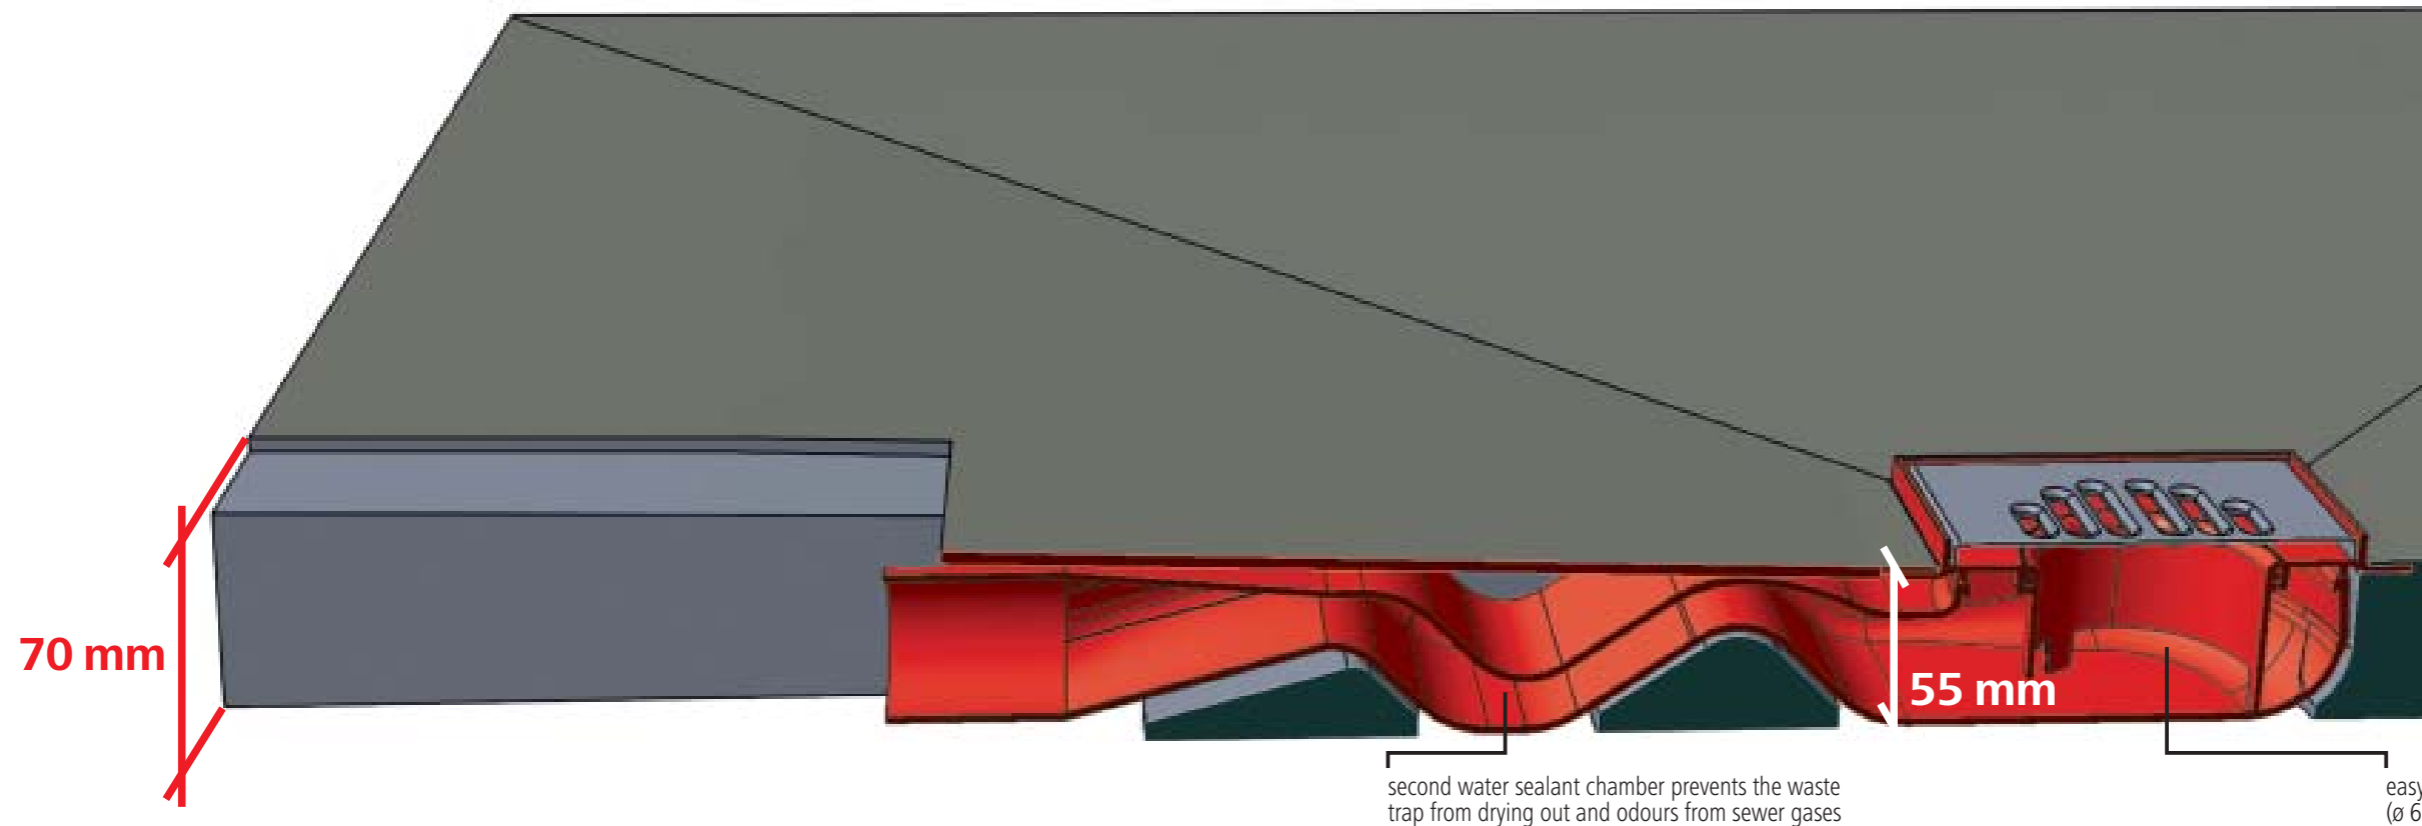

A system without any barriers and therefore wheelchair-accessible. Various dimensions can be realised by adding supplementary parts for a maximum size of 1500 x 1500 mm or by cutting it until a minimum size of 900 x 700 mm on-site.

A drainage capacity of 30 l/min. despite the minimal installation height of 70 mm. Creativeness, practical benefits and technical advantages speak for themselves. With the special construction of odour trap, integrated in this system, the Poresta® BF 70 meets the requirements for resistance to pressure fluctuations, even with the minimal installation height of 70 mm.

Floor-level shower system with minimum installation height

- installation height of 70 mm including gradient and pre-installed horizontal drainage system DN 50
- standard element 1200 x 1200 x 70 mm
- can be shortened on-site to minimum size of 900 x 700 mm

- can be enlarged to maximum size of 1500 x 1500 x 70 mm with supplementary parts
- drainage capacity 30 l/min.
- with general building inspection test certificate P-4053 LGA
- second water sealant chamber preventing desiccation

- optimised sound insulation can be achieved by using sound insulation set (26 dB(A) to DIN 4109 (ground floor back))
- easy cleaning with a pipe cleaning shaft
- wheelchair-accessible
- KMK coating for moderate and high moisture levels

General building inspection test certificate

Basics

- floor-level
- wheelchair-accessible
- ready for tiling
- heat insulation
- minimal installation height
- easy and safe mounting
- height adjustment with foundation elements

- safe sealing system for wall and floor connections
- easy-to-clean waste trap
- can be combined with four stainless steel design gratings
- can be shortened on all sides
- general building inspection test certificate

Standard panel 1200 x 1200 x 70 mm (item no.: 20.002.300) consisting of:

- standard stainless steel grating
- removable waste trap insert (no. of spare part: 18.200.351)
- panel size: 1200 x 1200 x 70 mm
- integrated drainage system DN 50 for seeping water
- HT pipe fitting DN 50

Board with extension elements

- realising a maximum size of 1500 x 1500 x 70 mm by using 4 supplementary parts
- 1 coated rectangular extension element (art. no.: 20.002.310)
- dimensions 1350 x 150 x 70 mm, can be shortened
- mosaic of less than 6 mm can be used after compensating the height difference with spackling compound

- illbruck design gratings can be used
- for natural stone tiles a plastic adaptor for leveling the height of the grating frame is available (art. no.: 18.200.225)